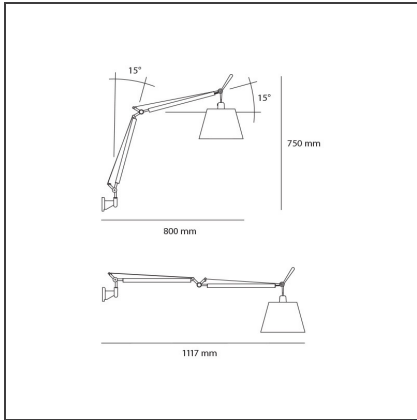

Tolomeo basculante parete - Body Lamp with Parchment Diffuser 180

IP20

DESIGN BY

Michele De Lucchi, Giancarlo Fassina

DESCRIPTION

Cantilevered arms in polished aluminium; diffuser in parchment paper on a plastic frame; wall support in polished aluminium. System of spring balancing. The code refers to the luminaire's body only

TECHNICAL DRAWINGS

FEATURES

Article Code:	0947010A	Material:	Aluminium, parchment paper
Colour:	Natural	Series:	Design
Installation:	Wall		

DIMENSIONS

Length:	cm 80	Max Extension Length:	cm 112
Height:	cm 75		