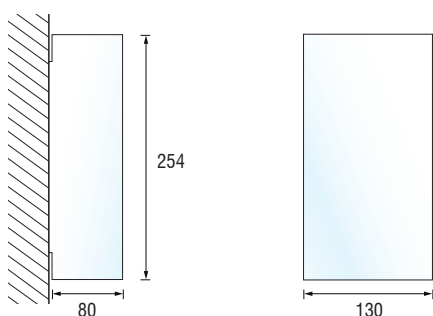

118-140-150 lm/W PHOTOBIOLOGICAL CLASS 0 CRI=85

CE ENEC IP44