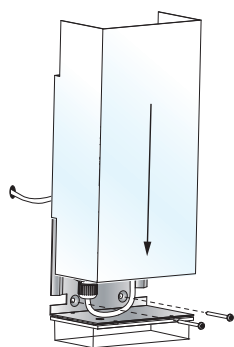

118-140-150 lm/W PHOTOBIOLOGICAL CLASS 0 CRI=85

CE ENEC IP44