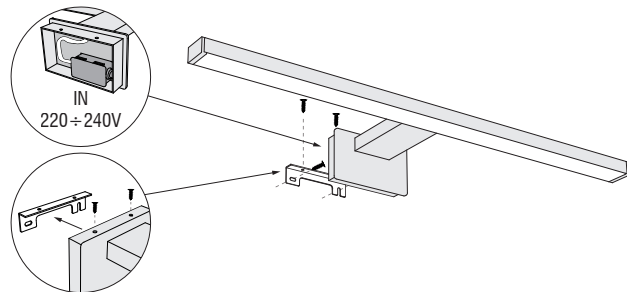

43-54 lm/W PHOTOBIOLOGICAL CLASS 0 CRI ≥ 80