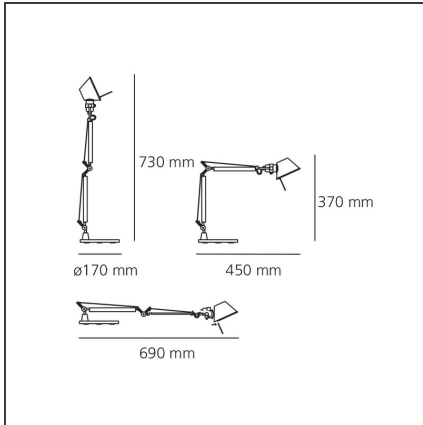

Tolomeo Micro Table - Glossy white - Body Lamp + Base

IP20     

DESIGN BY

Michele De Lucchi, Giancarlo Fassina

DESCRIPTION

Base and cantilevered arms in polished aluminium; diffuser in matt anodised aluminium; joints and supports in polished aluminium. System of spring balancing. The code is referred to the body lamp only

TECHNICAL DRAWINGS

FEATURES

Article Code:	0011820A	Material:	Aluminium, steel
Colour:	Glossy white	Series:	Design
Installation:	Table		

DIMENSIONS

Length:	cm 45	Max Extension Length:	cm 69
Height:	cm 37		
Base Diameter:	cm 17		
Max Extension Height:	cm 73		

LUMINAIRE

Watt:	46W
Voltage:	220V-240V

Notes

Interchangeable support: table base, clamp, desk fixed support and twin support that allows two independent lamp units to be fitted. Possibility to mount LED source on E14 Socket