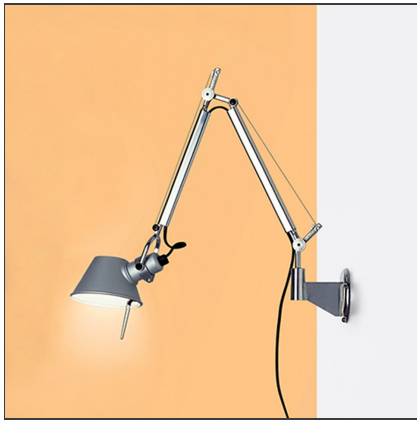

Tolomeo Micro Wall - Glossy white - Body Lamp

IP20    

DESIGN BY

Michele De Lucchi, Giancarlo Fassina

DESCRIPTION

Cantilevered arms in polished aluminium; diffuser in anodised aluminium; joints and wall support in polished aluminium. System of spring balancing. The code refers to the luminaire's body only

TECHNICAL DRAWINGS

FEATURES

Article Code:	0010920A	Material:	Aluminium
Colour:	Glossy white	Series:	Design
Installation:	Wall		

DIMENSIONS

Length:	cm 49	Max Extension Length:	cm 73
Height:	cm 41		
Max Extension Height:	cm 74		

NOT INCLUDED SOURCES

Category:	HALO	Color Rendering:	1a
Number:	1	Color temperature (K):	3000K
Watt:	46W		
Lbs:	Qt26		
Socket:	E14		

ALTERNATIVE SOURCES

Category:	LED
Number:	1
Watt:	4W
Delivered lumens output (lm):	370lm
Type:	2
Socket:	E14
Class:	A

LUMINAIRE

Watt:	46W
Voltage:	220V-240V

Notes

Possibility to mount LED source on E14 Socket. Complete lamp consists of body lamp + accessories

ACCESSORIES

TOLOMEO
SUPPORTO
PARETE NEW
A025150