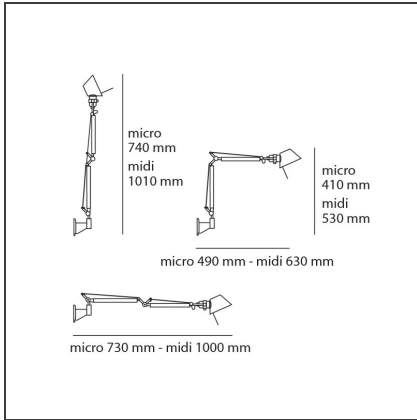

Tolomeo Micro Wall - Glossy white - Body Lamp

IP20    

DESIGN BY

Michele De Lucchi, Giancarlo Fassina

DESCRIPTION

Cantilevered arms in polished aluminium; diffuser in anodised aluminium; joints and wall support in polished aluminium. System of spring balancing. The code refers to the luminaire's body only

TECHNICAL DRAWINGS

FEATURES

Article Code:	0010920A	Material:	Aluminium
Colour:	Glossy white	Series:	Design
Installation:	Wall		

DIMENSIONS

Length:	cm 49	Max Extension Length:	cm 73
Height:	cm 41		
Max Extension Height:	cm 74		

LUMINAIRE

Watt:	46W
Voltage:	220V-240V

Notes

Possibility to mount LED source on E14 Socket. Complete lamp consists of body lamp + accessories

ACCESSORIES

TOLOMEO
SUPPORTO
PARETE NEW
A025150