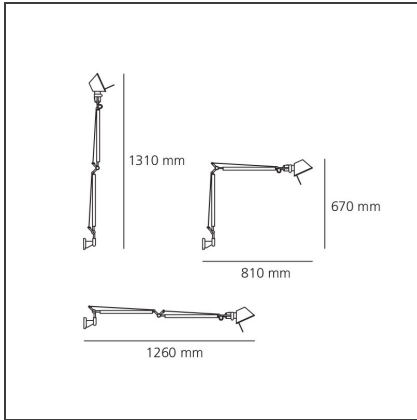

TECHNICAL DRAWINGS

FEATURES

Article Code:	A004430	Material:	Aluminium
Colour:	Black	Series:	Design
Installation:	Wall		

DIMENSIONS

Length:	cm 81	Max Extension Length:	cm 126
Height:	cm 67		
Max Extension Height:	cm 131		

NOT INCLUDED SOURCES

Category:	HALO	Color Rendering:	1a
Number:	1	Color temperature (K):	2900K
Watt:	77W		
Lbs:	Qa60		
Socket:	E27		
Duration (h):	2000h		

ALTERNATIVE SOURCES

Category:	LED
Number:	1
Watt:	8W
Delivered lumens output (lm):	1000lm
Type:	2
Socket:	E27
Class:	A

LUMINAIRE

Watt:	77W
Voltage:	220V-240V

Notes

Possibility to mount LED source on E27 Socket. Complete lamp consists of body lamp + accessories