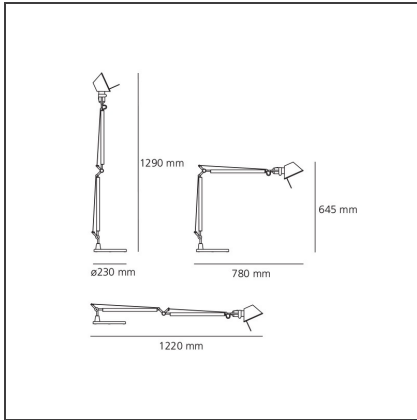

Tolomeo Table - Black - Body Lamp

IP20    

DESIGN BY

Michele De Lucchi, Giancarlo Fassina

DESCRIPTION

Base and cantilevered arms in polished aluminium; diffuser in matt anodised black aluminium; joints and supports in polished aluminium. System of spring balancing. The code refers to the luminaire's body only

TECHNICAL DRAWINGS

FEATURES

| | | | |
|----------------------|---------|------------------|------------------|
| Article Code: | A004430 | Material: | aluminium, steel |
| Colour: | Black | Series: | Design |
| Installation: | Table | | |

DIMENSIONS

| | | | |
|------------------------------|---------|------------------------------|--------|
| Length: | cm 78 | Max Extension Length: | cm 122 |
| Height: | cm 64.5 | Impact Resistance: | N/D |
| Base Diameter: | cm 23 | Glow Wire Test: | N/D |
| Max Extension Height: | cm 129 | | |