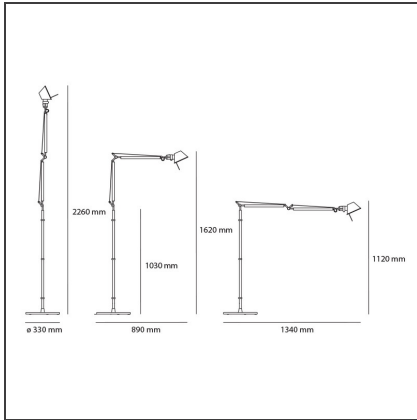

Tolomeo Floor - Black - Body Lamp

IP20     

DESIGN BY

Michele De Lucchi, Giancarlo Fassina

DESCRIPTION

The code is referred to the body lamp only

TECHNICAL DRAWINGS

FEATURES

Article Code:	A004430	Material:	Aluminium, steel
Colour:	Black	Series:	Design
Installation:	Floor		

DIMENSIONS

Height:	cm 162	Impact Resistance:	N/D
Base Diameter:	cm 33	Glow Wire Test:	N/D
Max Extension Height:	cm 226		

NOT INCLUDED SOURCES

Category:	HALO	Color Rendering:	1a
Number:	1	Color temperature (K):	2900K
Watt:	77W		
Lbs:	A60		
Socket:	E27		
Duration (h):	1000h		

ALTERNATIVE SOURCES

Category:	LED
Number:	1
Watt:	8W
Delivered lumens output (lm):	1000lm
Type:	2
Socket:	E27
Class:	A

LUMINAIRE

Watt:	77W	Delivered lumens output (lm):	410lm
Voltage:	220V-240V	CCT:	3000K

Notes

Possibility to mount LED source on E27 Socket. Complete lamp consists of body lamp + accessories

ACCESSORIES

TOLOMEO TERRA
SNODO
A014000