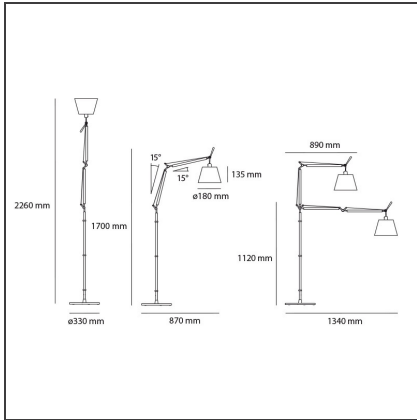

Tolomeo basculante terra - Body Lamp with Parchment Diffuser 180

IP20     

DESIGN BY

Michele De Lucchi, Giancarlo Fassina

DESCRIPTION

Cantilevered arms in polished aluminium; two joints in polished aluminium; diffuser in parchment paper on a plastic frame. The code is referred to the body lamp only

TECHNICAL DRAWINGS

FEATURES

Article Code:	0947010A	Material:	Aluminium, parchment paper, steel
Colour:	Natural	Series:	Design
Installation:	Floor		

DIMENSIONS

Height:	cm 170	Max Extension Length:	cm 87
		Impact Resistance:	N/D
		Glow Wire Test:	N/D

LUMINAIRE

Watt:	46W
Voltage:	220V-240V

Notes

System of spring balancing. The diffuser normally used, remains vertical regardless of the angle of the arm. Possibility to mount LED source on E27 Socket. Complete lamp consists of body lamp + accessories