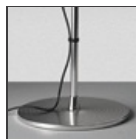

TOLOMEO TERRA
BASE + ASTA
A012820