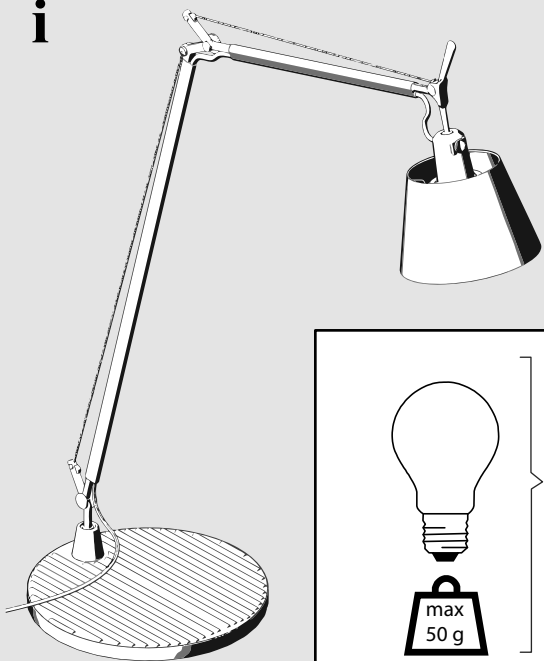

i

Max 8W LED E27

max
50 g

18

 LED	 HALO	 HALO	 FLUO

for USA/ CANADA only

Max 8W - E26
cULus SBLED LAMP