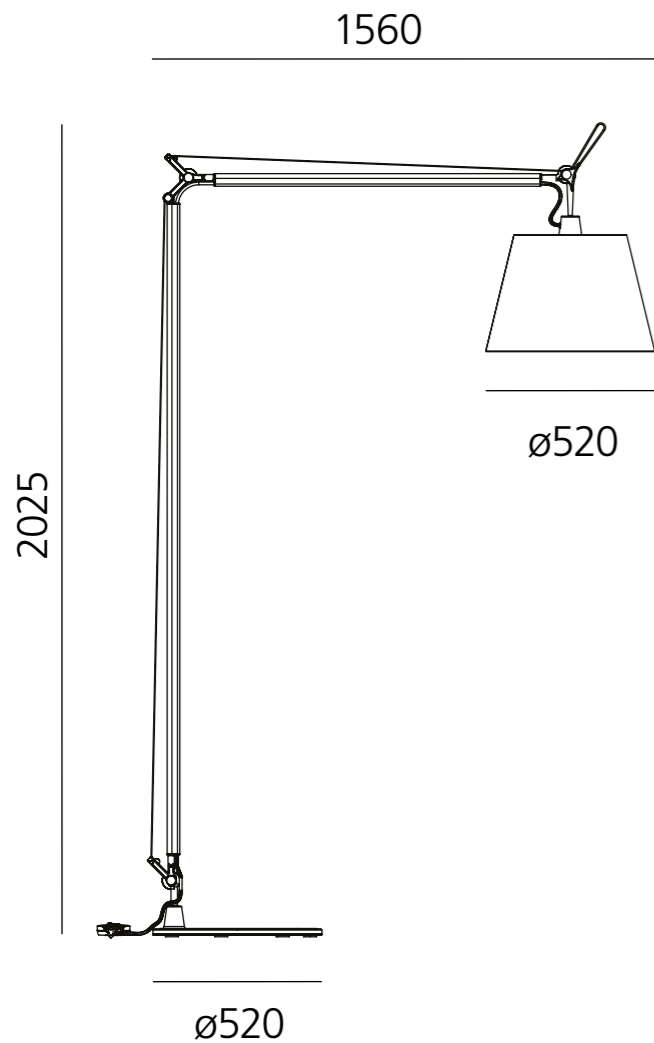

TOLOMEO MAXI

Michele De Lucchi, Giancarlo Fassina, 2017

TOLOMEO MAXI

	Emission	Total (W)	Dimmer
Tolomeo Maxi	direct light	1x 21 W LED (E27)	dimmer on cable

Materials: polyurethane coated iron base, aluminium arms, steel and aluminium joints, parchment diffuser

Colours: grey base, polished arms and joints, white diffuser with color shading effect

LED 21W