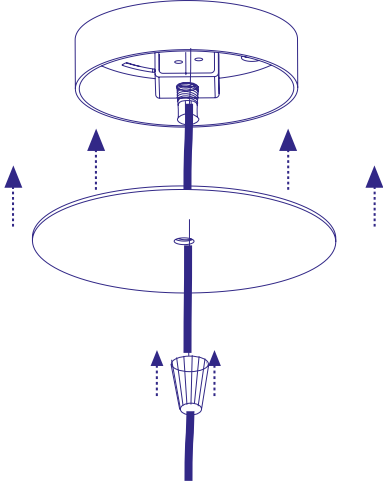

Mimosa Pendant

Feb 2018

Aqua Creations
Light that matters

Silk Lighting Maintenance: All Lampshades in the Silk Lighting Collections are made of hand dyed, treated crushed silk that is resistant to mold and fire. The silk is sculpted over a metal structure. For optimal maintenance, vacuum the silk frequently and avoid direct sunlight or smoke. To remove stains use upholstery foam cleaner. (As these vary depending on manufacturer, testing the product on a hidden spot is recommended)

1 Option Europe and U.S.A

2

3

Mimosa Pendant

Aqua Creations
Light that matters

4

5

220V-240V Model

UL Listed

Non dimmable

Suspended from a white powder coated ceiling plate
Ø16cm / 6.5 in by a clear electrical cable in adjustable
height, up to 200cm / 78 in long.

Package

Volume: 61 x 61 x 60cm,

24 x 24 x 23.6 in

Weight: 8kg / 17.6lb

Dimensions