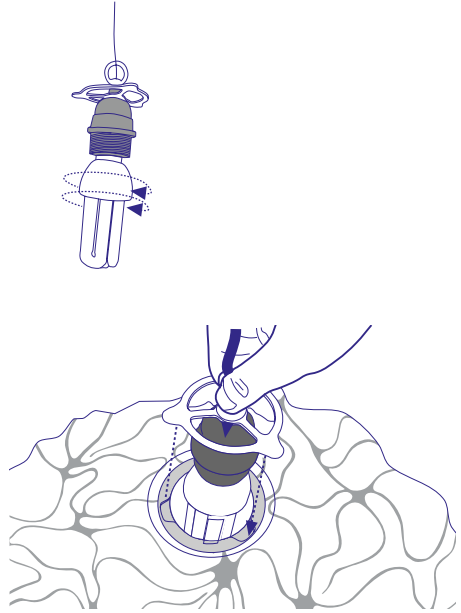

Mimosa Pendant

Feb 2018

Aqua Creations
Light that matters

Silk Lighting Maintenance: All Lampshades in the Silk Lighting Collections are made of hand dyed, treated crushed silk that is resistant to mold and fire. The silk is sculpted over a metal structure. For optimal maintenance, vacuum the silk frequently and avoid direct sunlight or smoke. To remove stains use upholstery foam cleaner. (As these vary depending on manufacturer, testing the product on a hidden spot is recommended)

1 Option Europe and U.S.A

2

3

Mimosa Pendant

Aqua Creations
Light that matters

4

5

220V-240V Model

UL Listed

Non dimmable

Suspended from a white powder coated ceiling plate
Ø16cm / 6.5 in by a clear electrical cable in adjustable
height, up to 200cm / 78 in long.

Package

Volume: 61 x 61 x 60cm,

24 x 24 x 23.6 in

Weight: 8kg / 17.6lb

Dimensions