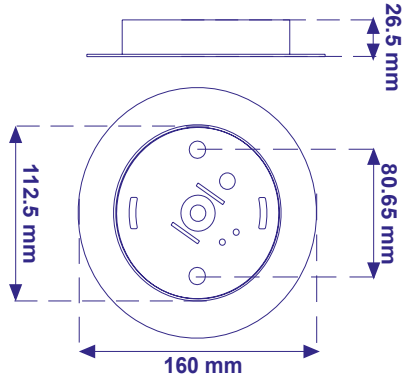

1 Option Europe and U.S.A