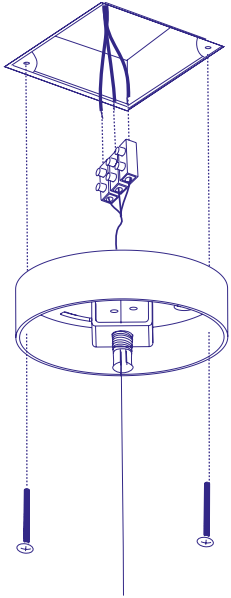

Mimosa Pendant

Feb 2018

Aqua Creations
Light that matters

Silk Lighting Maintenance: All Lampshades in the Silk Lighting Collections are made of hand dyed, treated crushed silk that is resistant to mold and fire. The silk is sculpted over a metal structure. For optimal maintenance, vacuum the silk frequently and avoid direct sunlight or smoke. To remove stains use upholstery foam cleaner. (As these vary depending on manufacturer, testing the product on a hidden spot is recommended)

1 Option Europe and U.S.A

2

3

Mimosa Pendant

Aqua Creations
Light that matters

4

5

220V-240V Model

UL Listed

Non dimmable

Suspended from a white powder coated ceiling plate
Ø16cm / 6.5 in by a clear electrical cable in adjustable
height, up to 200cm / 78 in long.

Package

Volume: 61 x 61 x 60cm,

24 x 24 x 23.6 in

Weight: 8kg / 17.6lb

Dimensions