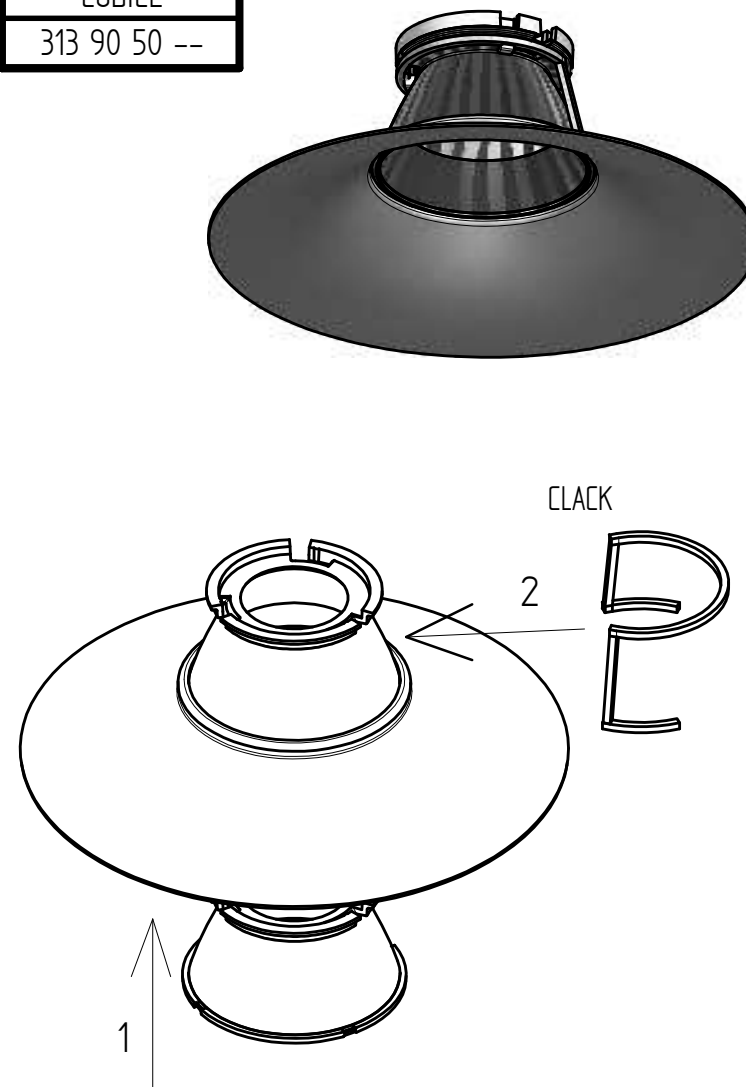

CODICE
313 90 50 --