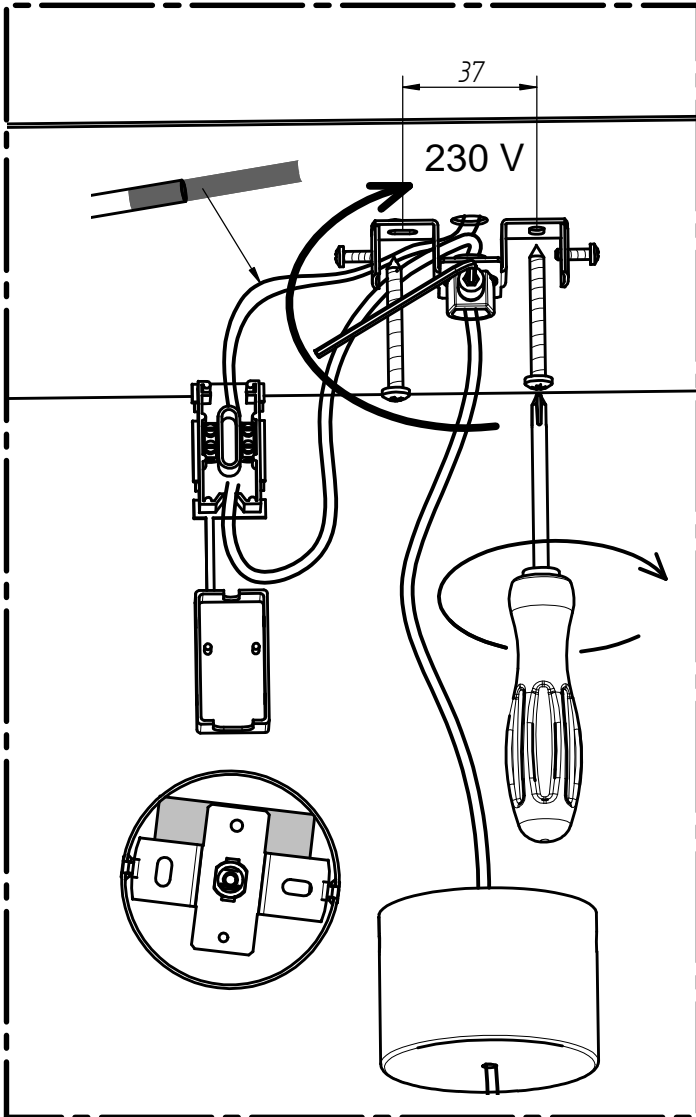

E2297C000

| CODICE | ATTACCO | LAMPADA | PROT. | CL. | CL. F | POTENZA MAX |
|--------------|---------|---------|-------|-----|-------|-------------|
| B13 52 50 -- | - | LED | IP20 | 2 | OK | 9W |
| B13 50 50 -- | - | LED | IP20 | 2 | OK | 13 |
| B13 51 50 -- | - | LED | IP20 | 2 | OK | 26W |
| B13 51 65 -- | - | LED | IP20 | 2 | OK | 26W |
| B13 53 50 -- | - | LED | IP20 | 2 | OK | 40 |
| 2500166 | - | LED | IP20 | 2 | OK | 23,8 |