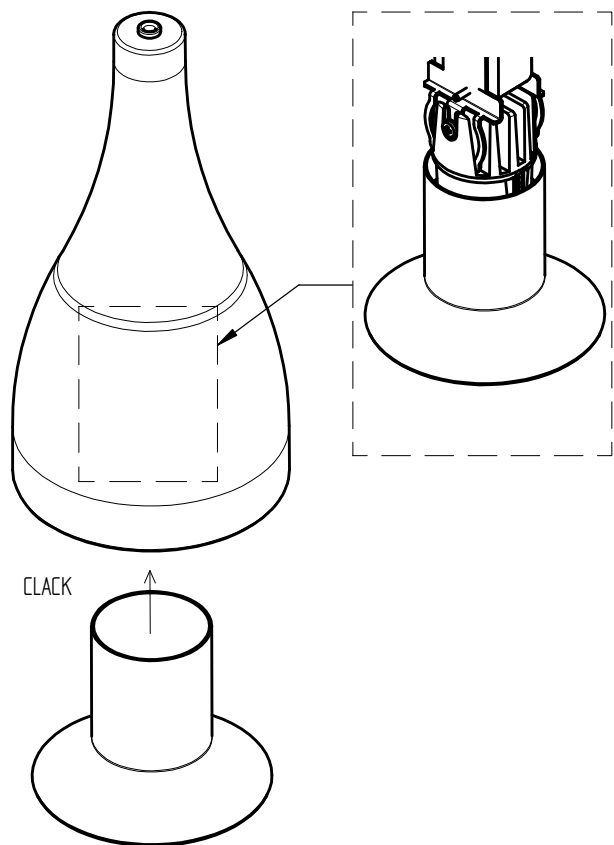

E2236C000

CODICE
313 92 00 --