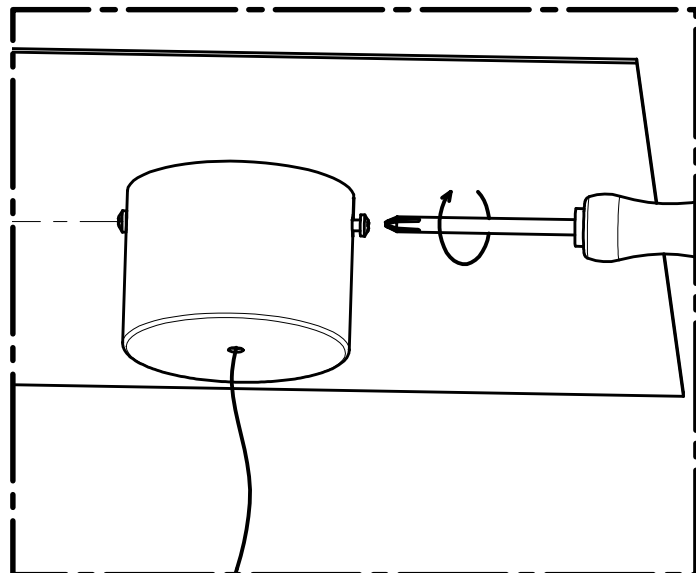

E2297C000

| CODICE | ATTACCO | LAMPADA | PROT. | CL. | CL. F | POTENZA MAX |
|--------------|---------|---------|-------|-----|-------|-------------|
| B13 52 50 -- | - | LED | IP20 | 2 | OK | 9W |
| B13 50 50 -- | - | LED | IP20 | 2 | OK | 13 |
| B13 51 50 -- | - | LED | IP20 | 2 | OK | 26W |
| B13 51 65 -- | - | LED | IP20 | 2 | OK | 26W |
| B13 53 50 -- | - | LED | IP20 | 2 | OK | 40 |
| 2500166 | - | LED | IP20 | 2 | OK | 23,8 |