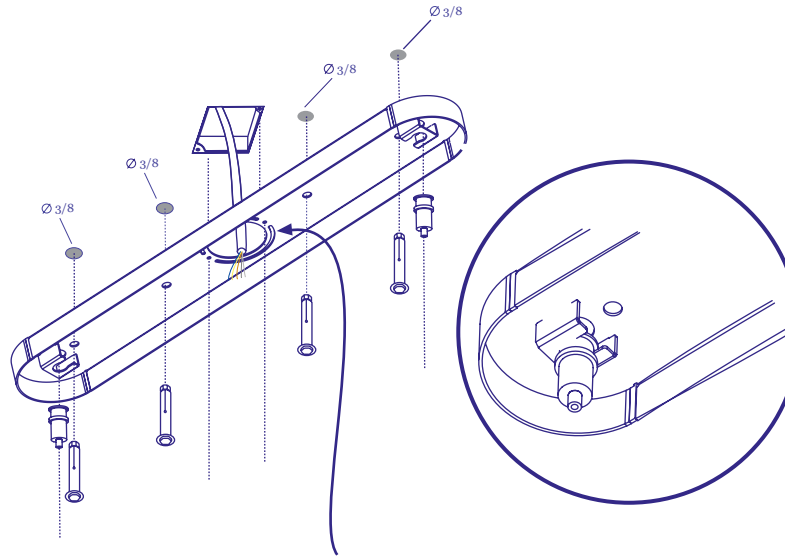

1

Ceiling Plate Measurements

2

U.S.A

connect to junction box

3

## Package

Volume: 200 x 68 x 48cm, 78 x 26 x 18 in

Weight: 30kg / 66lb

## Dimensions