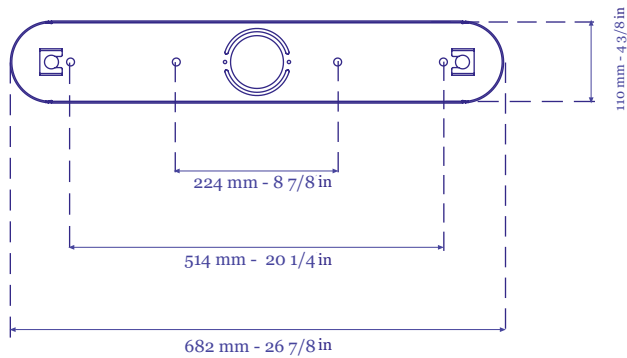

1

Ceiling Plate Measurements

2

U.S.A

connect to junction box

3

## Package

Volume: 200 x 68 x 48cm, 78 x 26 x 18 in

Weight: 30kg / 66lb

## Dimensions